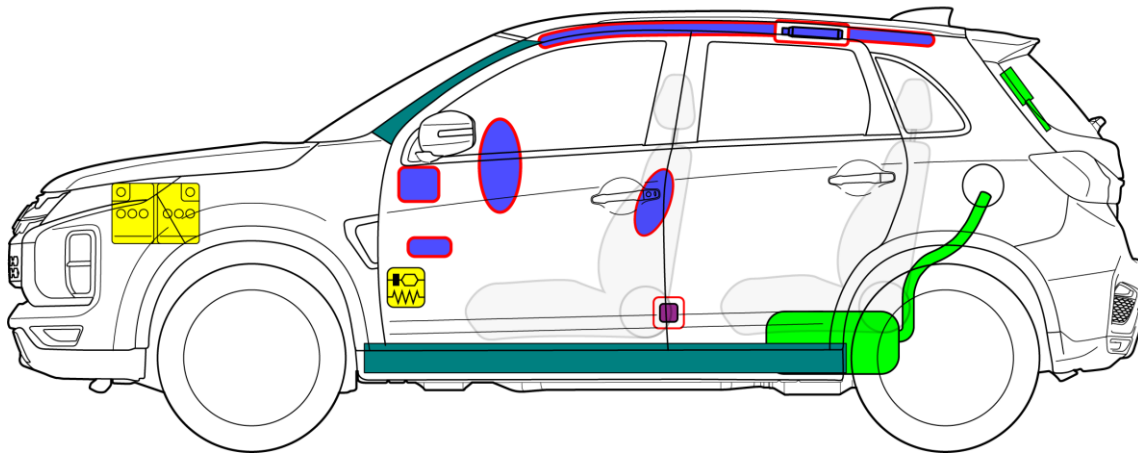

ASX

Body type: Station wagon
 Type: GA2W, GA5W Model year: 2019 – 2020

	Airbag		Stored gas inflator		Seat belt pretensioner		SRS control unit		Pedestrian protection active system
	Automatic rollover protection system		Gas strut / Preloaded spring		High strength zone		Zone requiring special attention		
	Battery low voltage		Ultra capacitor, low voltage		Fuel tank		Gas tank		Safety valve
	High voltage battery pack		High voltage power cable / component		High voltage disconnect		Fuse box disabling high voltage system		Ultra capacitor, high voltage
				ID No.	Version No.	Version Date.	Page		
				GAW-ANRS-EN03	01	7/2020	1/1		