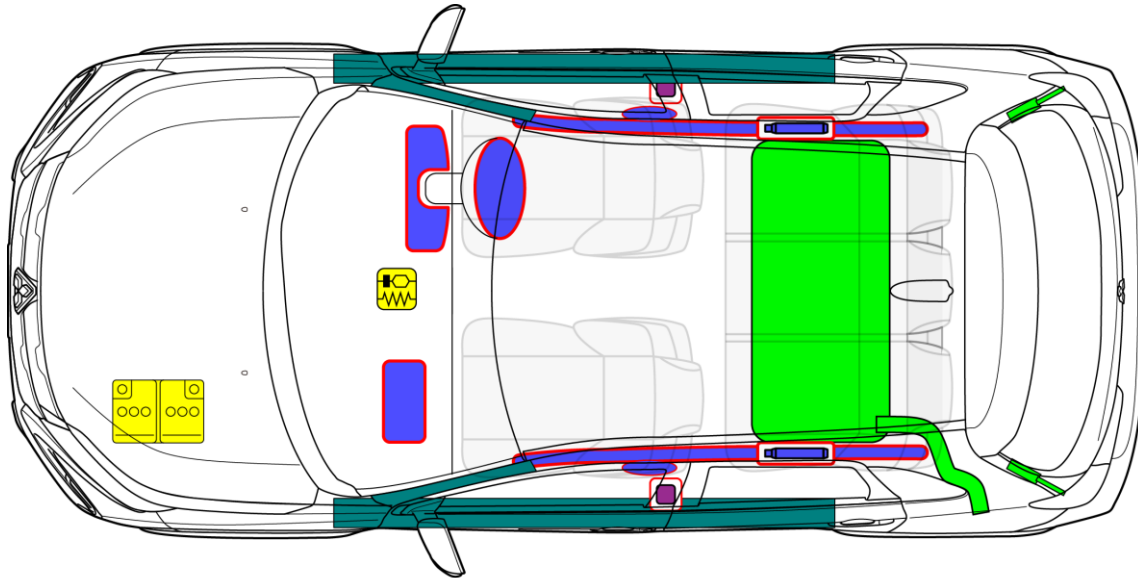

ASX

Body type: Station wagon
 Type: GA2W, GA5W Model year: 2019 – 2020

	Airbag		Stored gas inflator		Seat belt pretensioner		SRS control unit		Pedestrian protection active system
	Automatic rollover protection system		Gas strut / Preloaded spring		High strength zone		Zone requiring special attention		
	Battery low voltage		Ultra capacitor, low voltage		Fuel tank		Gas tank		Safety valve
	High voltage battery pack		High voltage power cable / component		High voltage disconnect		Fuse box disabling high voltage system		Ultra capacitor, high voltage
				ID No.	Version No.	Version Date.	Page		
				GAW-ANRS-EN03	01	7/2020	1/1		