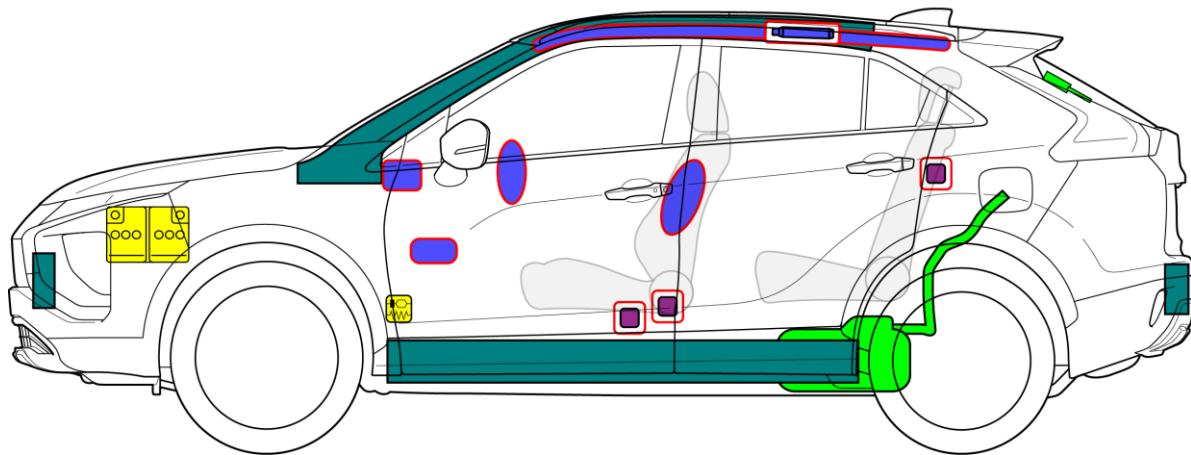

ECLIPSE CROSS

Body type: Station wagon
Type: GK1W Model year: 2020 – 2020

	Airbag		Stored gas inflator		Seat belt pretensioner		SRS control unit		Pedestrian protection active system
	Automatic rollover protection system		Gas strut / Preloaded spring		High strength zone		Zone requiring special attention		
	Battery low voltage		Ultra capacitor, low voltage		Fuel tank		Gas tank		Safety valve
	High voltage battery pack		High voltage power cable / component		High voltage disconnect		Fuse box disabling high voltage system		Ultra capacitor, high voltage
					ID No.	Version No.	Version Date.	Page	
					GKW-ANRS-EN02	01	11/2020	1/1	