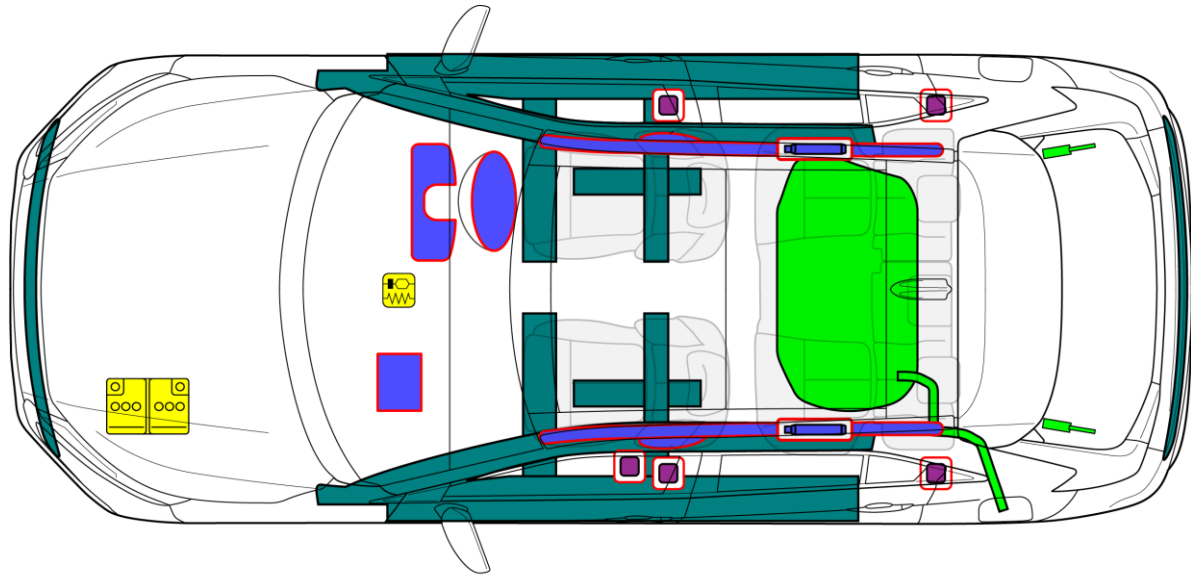

ECLIPSE CROSS

Body type: Station wagon
Type: GK1W Model year: 2020 – 2020

	Airbag		Stored gas inflator		Seat belt pretensioner		SRS control unit		Pedestrian protection active system
	Automatic rollover protection system		Gas strut / Preloaded spring		High strength zone		Zone requiring special attention		
	Battery low voltage		Ultra capacitor, low voltage		Fuel tank		Gas tank		Safety valve
	High voltage battery pack		High voltage power cable / component		High voltage disconnect		Fuse box disabling high voltage system		Ultra capacitor, high voltage
					ID No.	Version No.	Version Date.	Page	
					GKW-ANRS-EN02	01	11/2020	1/1	