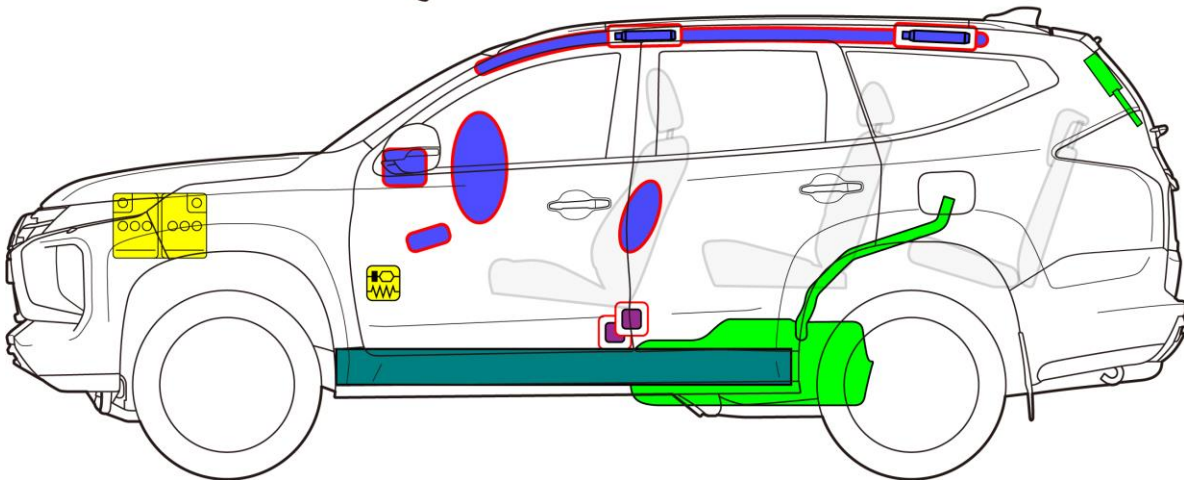

PAJERO SPORT

Body type: Station wagon
Type: KS1W Model year: 2019 – 2020

	Airbag		Stored gas inflator		Seat belt pretensioner		SRS control unit		Pedestrian protection active system
	Automatic rollover protection system		Gas strut / Preloaded spring		High strength zone		Zone requiring special attention		
	Battery low voltage		Ultra capacitor, low voltage		Fuel tank		Gas tank		Safety valve
	High voltage battery pack		High voltage power cable / component		High voltage disconnect		Fuse box disabling high voltage system		Ultra capacitor, high voltage
					ID No.	Version No.	Version Date.	Page	
					KSW-ANRS-EN02	01	7/2020	1/1	