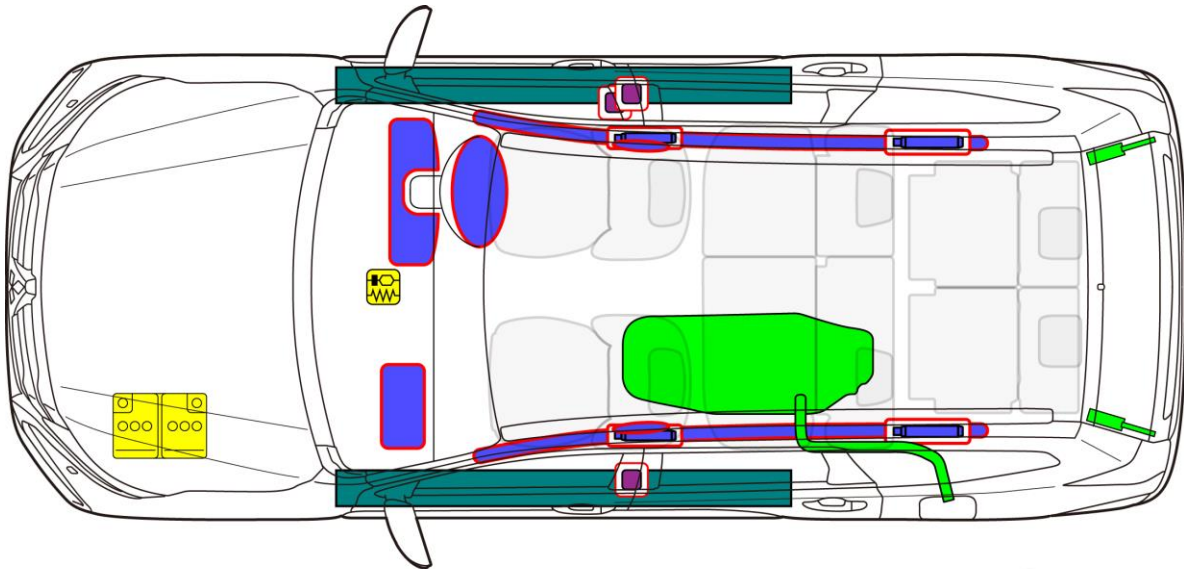

PAJERO SPORT

Body type: Station wagon
Type: KS1W Model year: 2019 – 2020

	Airbag		Stored gas inflator		Seat belt pretensioner		SRS control unit		Pedestrian protection active system
	Automatic rollover protection system		Gas strut / Preloaded spring		High strength zone		Zone requiring special attention		
	Battery low voltage		Ultra capacitor, low voltage		Fuel tank		Gas tank		Safety valve
	High voltage battery pack		High voltage power cable / component		High voltage disconnect		Fuse box disabling high voltage system		Ultra capacitor, high voltage
					ID No.	Version No.	Version Date.	Page	
					KSW-ANRS-EN02	01	7/2020	1/1	